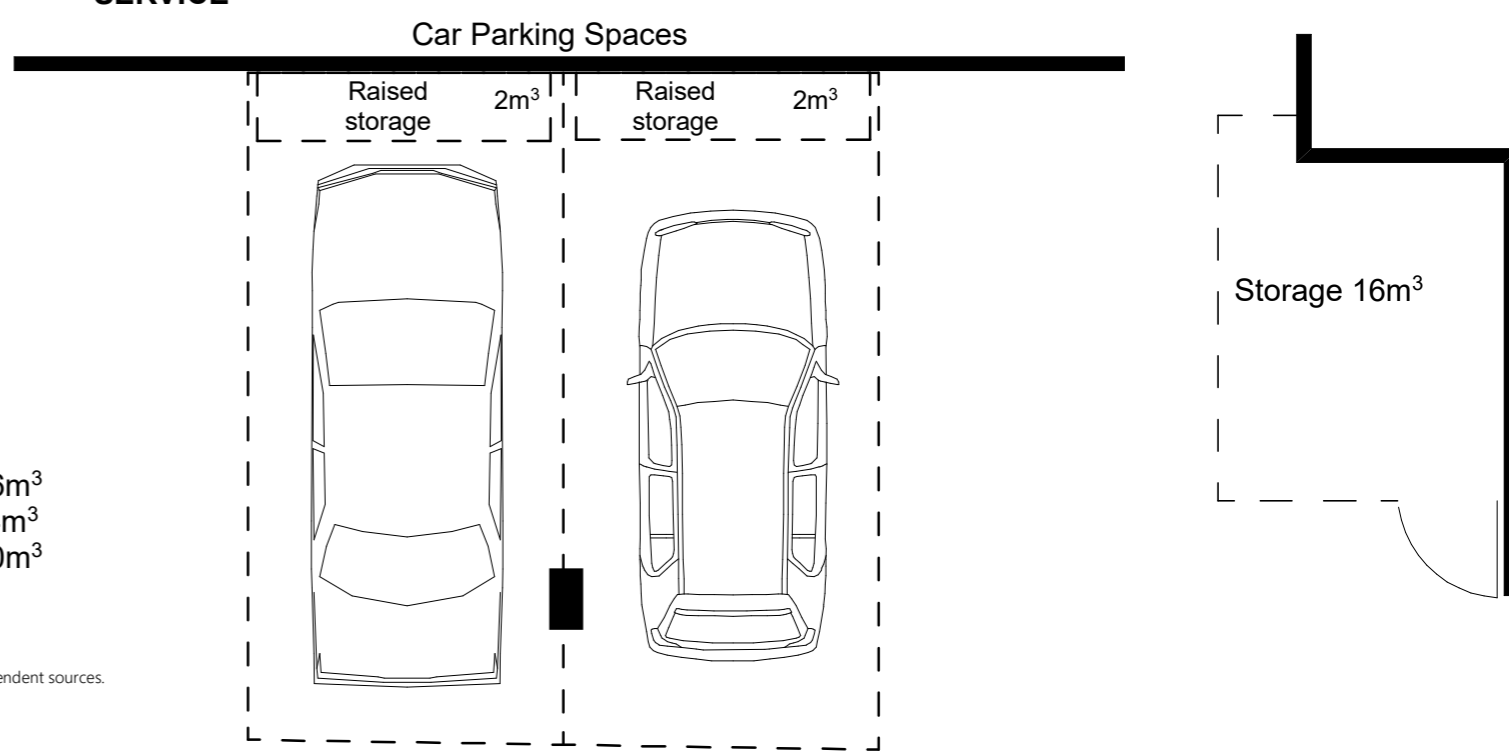

UNIT 2406 blank canvas

Living Space	177m ²	Storage Lot	16m ³
Car Space	33m ²	Raised storage	4m ³
Storage	8m ²	Total storage	20m ³
Total as per Strata	218m ²		

Plans are for presentation purposes only and are not part of any legal document or title. They should not be used as a sole and accurate reference. Interested parties should make their own inquiries using independent sources.