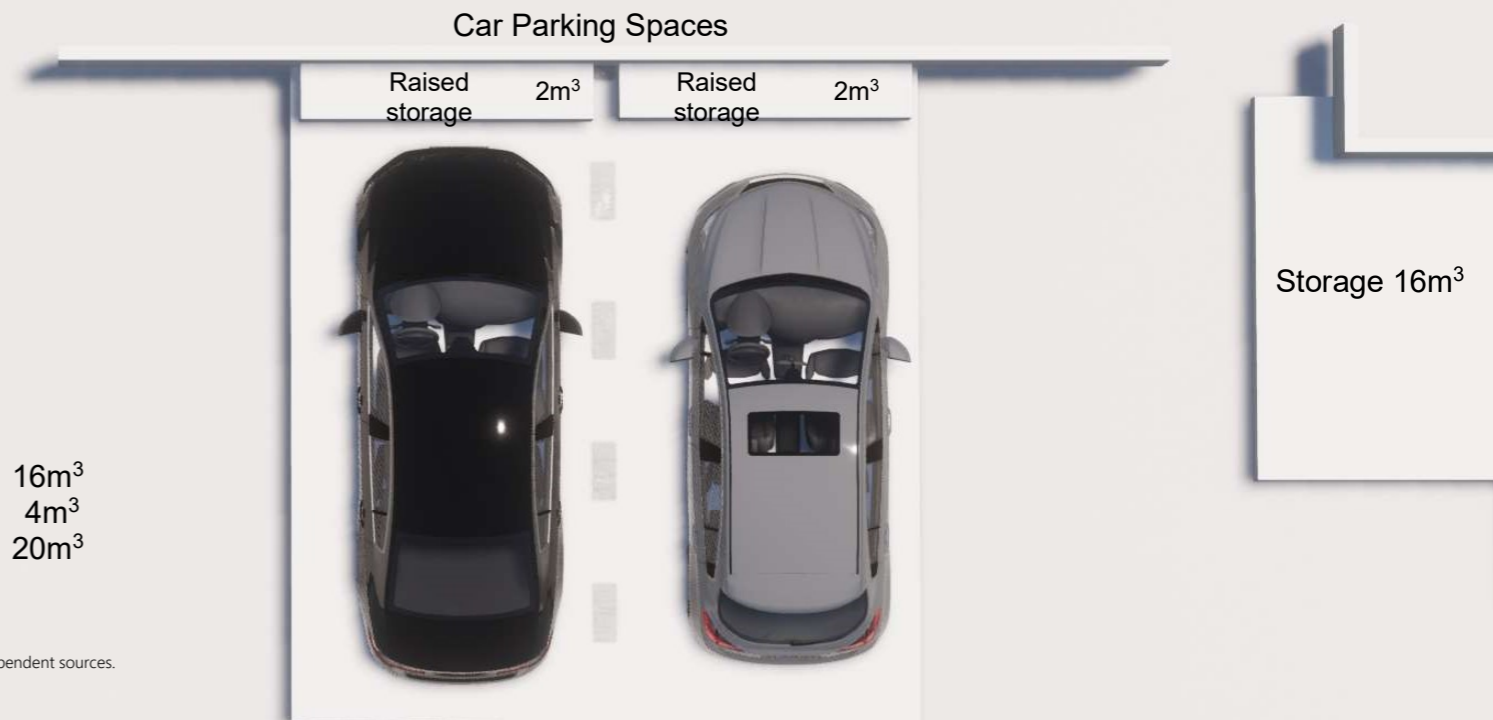

UNITS 2406 Studio Concept

Living Space	177m ²	Storage Lot	16m ³
Car Space	33m ²	Raised storage	4m ³
Storage	8m ²	Total storage	20m ³
Total as per Strata	218m ²		

Plans are for presentation purposes only and are not part of any legal document or title. They should not be used as a sole and accurate reference. Interested parties should make their own inquiries using independent sources.