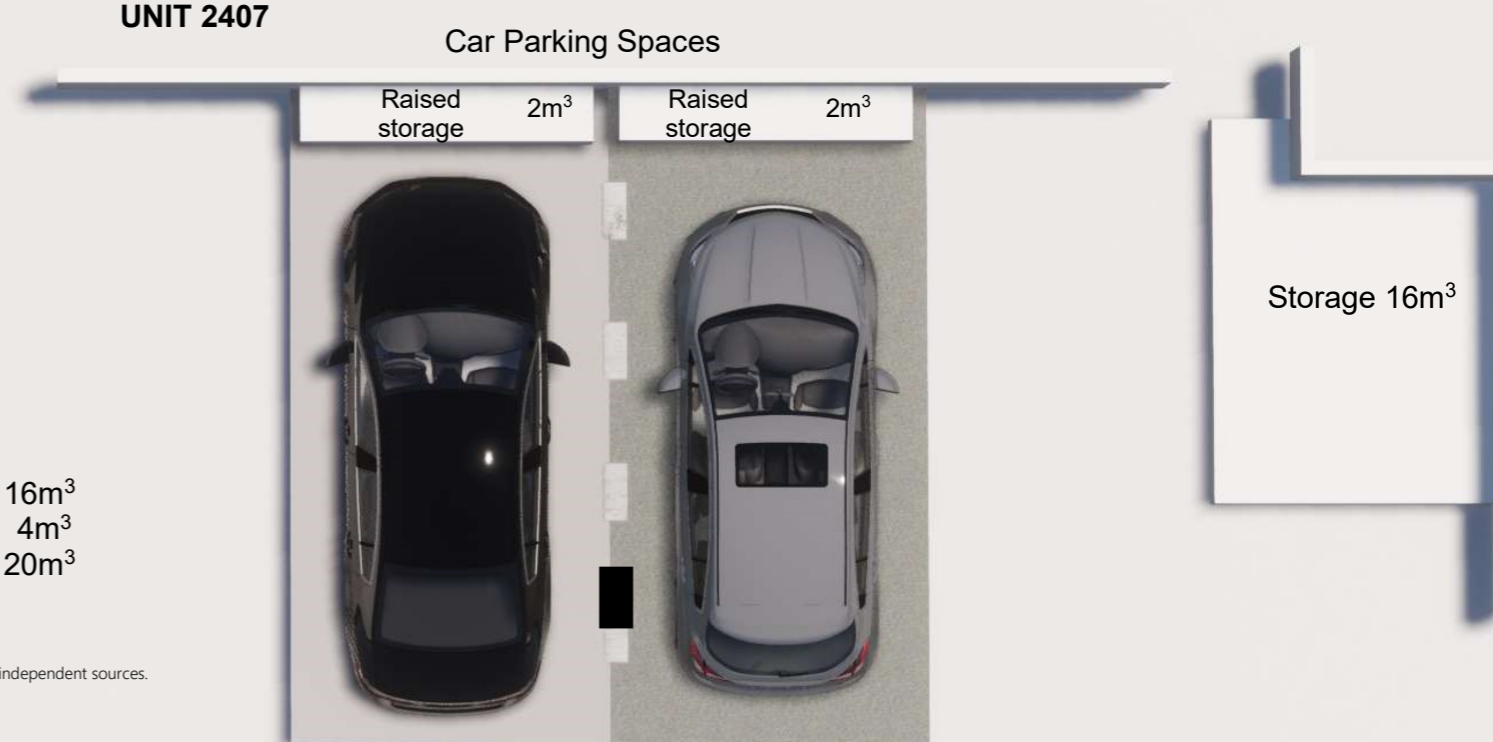

# UNITS 2406 & 2407 as original

Living Space	177m <sup>2</sup>	Storage Lot	16m <sup>3</sup>
Car Space	33m <sup>2</sup>	Raised storage	4m <sup>3</sup>
Storage	8m <sup>2</sup>	Total storage	20m <sup>3</sup>
Total as per Strata	218m <sup>2</sup>		