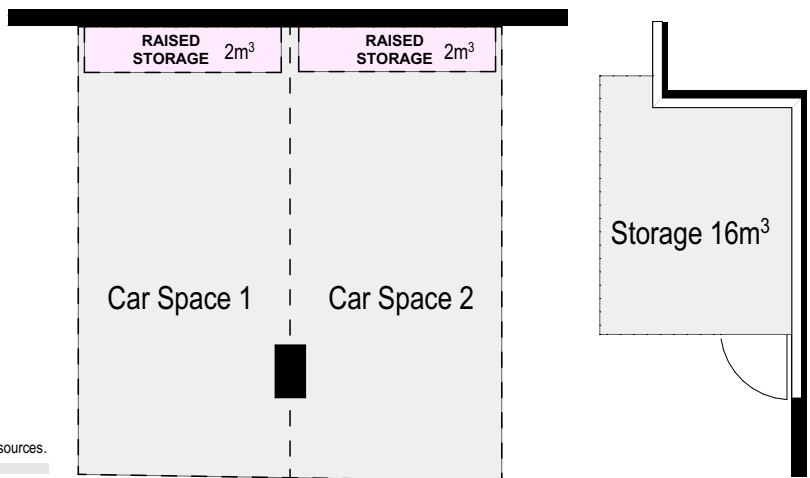

4 bed + Study
+ 4 bathrooms

Living Space 177m²
 Car Space 33m²
 Storage 8m²
 Total as per Strata 218m²

Storage Lot 16m³
 Raised Storage 4m³
 Total Storage 20m³

Plans are for presentation purposes only and are not part of any legal document or title. They should not be used as a sole and accurate reference. Interested parties should make their own inquiries using independent sources.