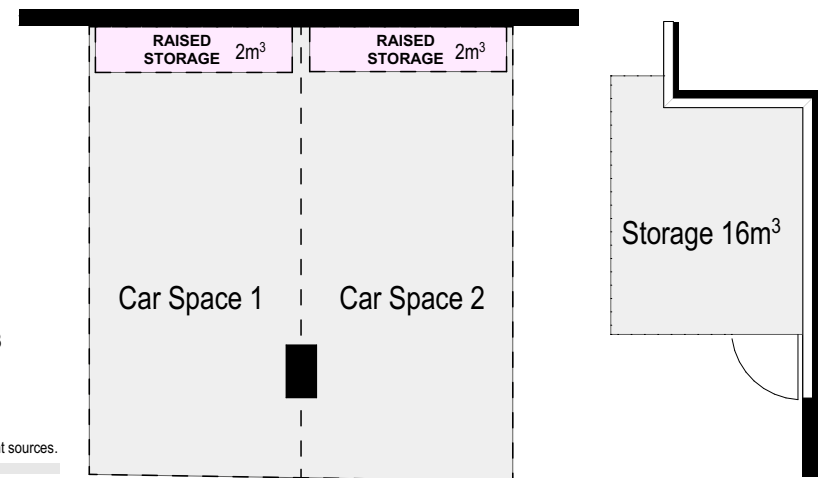

3 bed + Study
+ 4 bathrooms

Living Space 177m²
Car Space 33m²
Storage 8m²
Total as per Strata 218m²

Storage Lot 16m³
Raised Storage 4m³
Total Storage 20m³

Plans are for presentation purposes only and are not part of any legal document or title. They should not be used as a sole and accurate reference. Interested parties should make their own inquiries using independent sources.