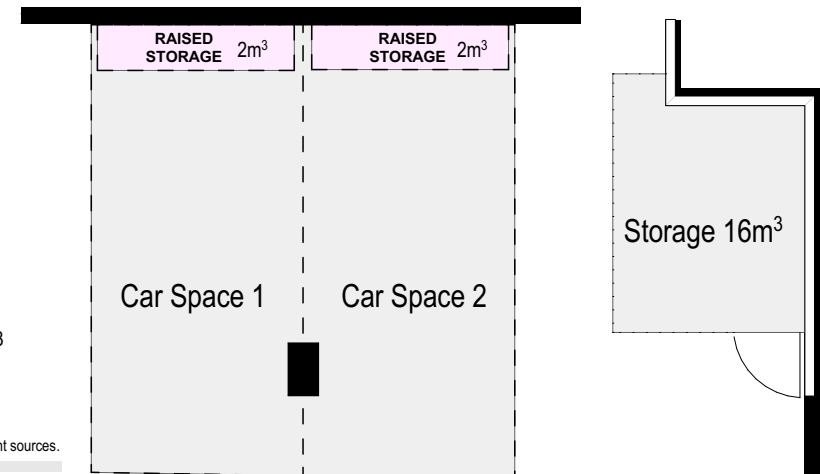

2 bed + Study
+ 3 bathrooms

Living Space 177m²
Car Space 33m²
Storage 8m²
Total as per Strata 218m²

Storage Lot 16m³
Raised Storage 4m³
Total Storage 20m³

Plans are for presentation purposes only and are not part of any legal document or title. They should not be used as a sole and accurate reference. Interested parties should make their own inquiries using independent sources.