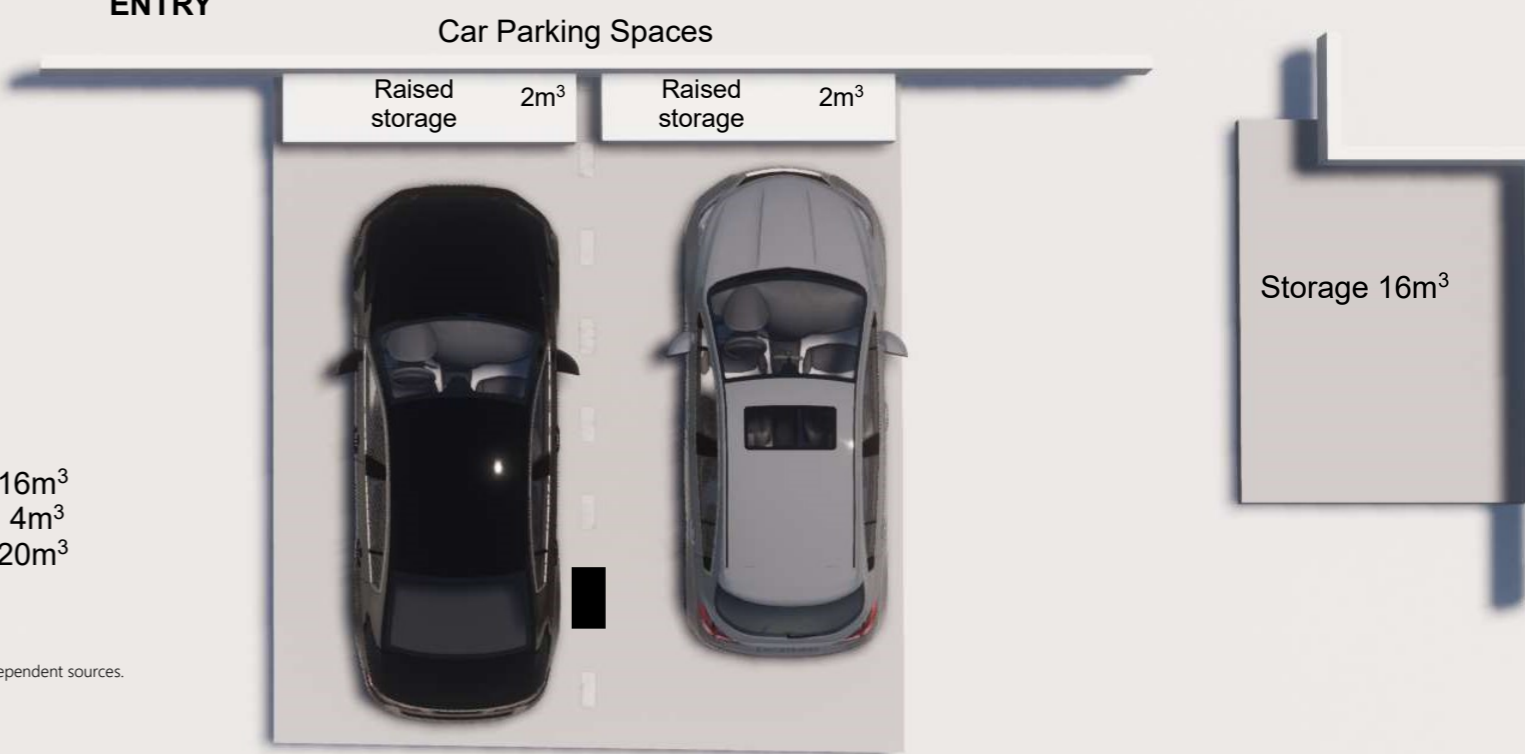

UNIT 2406, existing

Living Space	177m ²	Storage Lot	16m ³
Car Space	33m ²	Raised storage	4m ³
Storage	8m ²	Total storage	20m ³
Total as per Strata	218m ²		

Plans are for presentation purposes only and are not part of any legal document or title. They should not be used as a sole and accurate reference. Interested parties should make their own inquiries using independent sources.